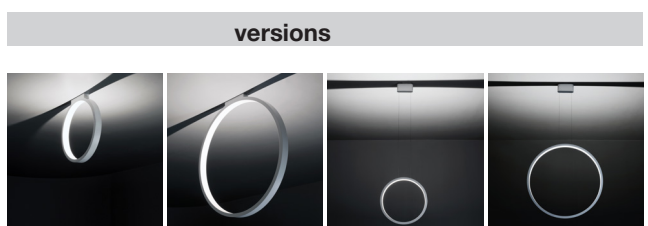

luminaire	
materials	aluminium
environment	interiors
mounting location	ceiling
emission	indirect light
weight	5,4 kg
voltage	230V
ballast	integrated electronic dimmable
dimming	phase-cut (compatible with remote Casambi Bluetooth dimmer)
insulation class	1
IP classification	IP20
certifications	CE UK CA

light source	
source	LED
number of led	1
power	27W
luminous flux	2.900 lm
colour temperature	2.700K
CRI	92
energy label	Questo dispositivo è munito di lampade a LED integrate. Le lampade di questo dispositivo non sono sostituibili. LED 874/2012

finsh		
white cod 1571H	black cod 1574H	matt gold cod G1571