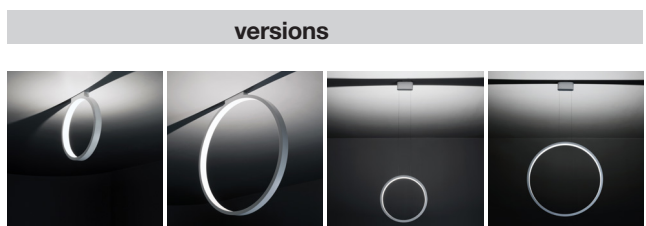

luminaire	
materials	aluminium
environment	interiors
mounting location	ceiling
emission	indirect light
weight	3,5 kg
voltage	230V
ballast	integrated electronic dimmable
dimming	phase-cut (compatible with remote Casambi Bluetooth dimmer)
insulation class	1
IP classification	IP20
certifications	CE UK ENEC

light source	
source	LED
number of led	1
power	27W
luminous flux	2.900 lm
colour temperature	2.700K
CRI	92
energy label	Questo dispositivo è munito di lampade a LED integrate. Le lampade di questo dispositivo non sono sostituibili. LED 874/2012

finsh		
white cod 1566H	black cod 1563H	matt gold cod G1566