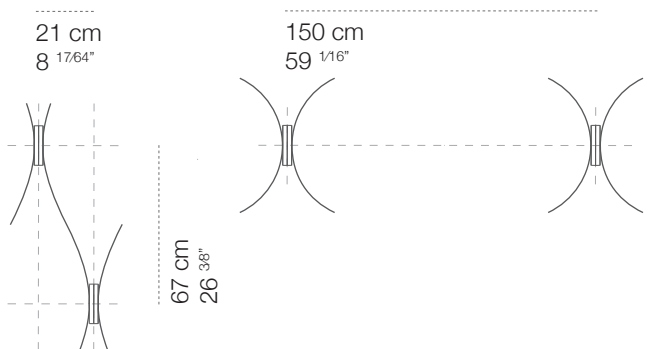

suggested distance for multiple installations

accessories

Piastra tonda

white cod 1578	metallized anthracite cod 1580