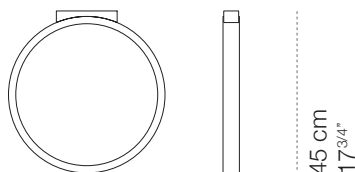

Assolo parete | soffitto

20,4 cm
8"

4,5 cm
1 3/4"

Ø 20 cm
Ø 7 7/8"

20,4 cm
8"

9,2 cm
3 5/8"

Ø 20 cm
Ø 7 7/8"

luminaire	
materials	aluminium
environment	interiors
mounting location	wall/ceiling
emission	indirect light
weight	0,8 kg
voltage	230V
ballast	integrated electronic dimmable
dimming	phase-cut (compatible with remote Casambi Bluetooth dimmer)
insulation class	1
IP classification	IP20
certifications	CE UK ENEC

CINI & NILS

Assolo ON/OFF parete | soffitto

20,4 cm
8"

4,5 cm
1 3/4"

20,4 cm
8"

9,2 cm
3 5/8"

luminaire	
materials	aluminium
environment	interiors
mounting location	wall/ceiling
emission	indirect light
weight	0,8 kg
voltage	230V
ballast	integrated electronic dimmable
dimming	not dimmable
insulation class	1
IP classification	IP20
certifications	CE UK CA
design	Luta Bettonica, 2013

CINI & NILS

Assolo appoggio

Ø 20 cm
Ø 7 7/8"

9,5 cm
3 3/4"

20,7 cm
8 1/7"

luminaire	
materials	aluminium
environment	interiors
mounting location	table
emission	indirect light
weight	0,9 kg
voltage	110V-240V
ballast	electronic plug
dimmer	integrated touch dimmer
insulation class	1
plug	eur/usa/uk
IP classification	IP20
certifications	CE UK EA
design	Luta Bettonica, 2013

Assolo43 soffitto

Ø 43 cm
Ø 17"

4,5 cm
1 3/4"

luminaire	
materials	aluminium
environment	interiors
mounting location	ceiling
emission	indirect light
weight	3,0 kg
voltage	230V
ballast	integrated electronic dimmable
dimming	phase-cut (compatible with remote Casambi Bluetooth dimmer)
insulation class	1
IP classification	IP20
certifications	CE UK CA