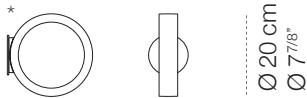

Assolo parete | soffitto

20,4 cm
8"

4,5 cm
1 3/4"

Ø 20 cm
Ø 7 7/8"

20,4 cm
8"

9,2 cm
3 5/8"

Ø 20 cm
Ø 7 7/8"

luminaire	
materials	aluminium
environment	interiors
mounting location	wall/ceiling
emission	indirect light
weight	0,8 kg
voltage	230V
ballast	integrated electronic dimmable
dimming	phase-cut (compatible with remote Casambi Bluetooth dimmer)
insulation class	1
IP classification	IP20
certifications	CE UK ENEC

CINI & NILS

Assolo ON/OFF parete | soffitto

20,4 cm
8"

4,5 cm
1 3/4"

20,4 cm
8"

9,2 cm
3 5/8"

luminaire	
materials	aluminium
environment	interiors
mounting location	wall/ceiling
emission	indirect light
weight	0,8 kg
voltage	230V
ballast	integrated electronic dimmable
dimming	not dimmable
insulation class	1
IP classification	IP20
certifications	CE UK CA
design	Luta Bettonica, 2013

CINI & NILS

Assolo appoggio

Ø 20 cm
Ø 7 7/8"

9,5 cm
3 3/4"

20,7 cm
8 1/7"

luminaire	
materials	aluminium
environment	interiors
mounting location	table
emission	indirect light
weight	0,9 kg
voltage	110V-240V
ballast	electronic plug
dimmer	integrated touch dimmer
insulation class	1
plug	eur/usa/uk
IP classification	IP20
certifications	CE UK EA
design	Luta Bettonica, 2013

Ø 70 cm
Ø 27^{9/16}"

4,5 cm
1^{3/4}"

72 cm
28^{5/16}"

luminaire	
materials	aluminium
environment	interiors
mounting location	ceiling
emission	indirect light
weight	4,9 kg
voltage	230V
ballast	integrated electronic dimmable
dimming	phase-cut (compatible with remote Casambi Bluetooth dimmer)
insulation class	1
IP classification	IP20
certifications	CE UK CA