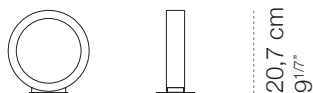

Assolo parete | soffitto

20,4 cm
8"

4,5 cm
1 3/4"

Ø 20 cm
Ø 7 7/8"

20,4 cm
8"

9,2 cm
3 5/8"

Ø 20 cm
Ø 7 7/8"

luminaire	
materials	aluminium
environment	interiors
mounting location	wall/ceiling
emission	indirect light
weight	0,8 kg
voltage	230V
ballast	integrated electronic dimmable
dimming	phase-cut (compatible with remote Casambi Bluetooth dimmer)
insulation class	1
IP classification	IP20
certifications	CE UK ENEC

CINI & NILS

Assolo ON/OFF parete | soffitto

20,4 cm
8"

4,5 cm
1 3/4"

20,4 cm
8"

9,2 cm
3 5/8"

luminaire	
materials	aluminium
environment	interiors
mounting location	wall/ceiling
emission	indirect light
weight	0,8 kg
voltage	230V
ballast	integrated electronic dimmable
dimming	not dimmable
insulation class	1
IP classification	IP20
certifications	CE UK CA
design	Luta Bettonica, 2013

CINI & NILS

Assolo appoggio

Ø 20 cm
Ø 7 7/8"

9,5 cm
3 3/4"

20,7 cm
8 1/7"

luminaire	
materials	aluminium
environment	interiors
mounting location	table
emission	indirect light
weight	0,9 kg
voltage	110V-240V
ballast	electronic plug
dimmer	integrated touch dimmer
insulation class	1
plug	eur/usa/uk
IP classification	IP20
certifications	CE UK EA
design	Luta Bettonica, 2013