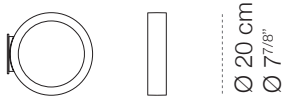

Assolo parete | soffitto

20,4 cm
8"

4,5 cm
1 3/4"

Ø 20 cm
Ø 7 7/8"

20,4 cm
8"

9,2 cm
3 5/8"

Ø 20 cm
Ø 7 7/8"

luminaire	
materials	aluminium
environment	interiors
mounting location	wall/ceiling
emission	indirect light
weight	0,8 kg
voltage	230V
ballast	integrated electronic dimmable
dimming	phase-cut (compatible with remote Casambi Bluetooth dimmer)
insulation class	1
IP classification	IP20
certifications	CE UK ENEC

CINI & NILS

Assolo ON/OFF parete | soffitto

20,4 cm
8"

4,5 cm
1 3/4"

20,4 cm
8"

9,2 cm
3 5/8"

luminaire	
materials	aluminium
environment	interiors
mounting location	wall/ceiling
emission	indirect light
weight	0,8 kg
voltage	230V
ballast	integrated electronic dimmable
dimming	not dimmable
insulation class	1
IP classification	IP20
certifications	CE UK CA
design	Luta Bettonica, 2013

CINI & NILS

Assolo appoggio

Ø 20 cm
Ø 7 7/8"

9,5 cm
3 3/4"

20,7 cm
8 1/7"

luminaire	
materials	aluminium
environment	interiors
mounting location	table
emission	indirect light
weight	0,9 kg
voltage	110V-240V
ballast	electronic plug
dimmer	integrated touch dimmer
insulation class	1
plug	eur/usa/uk
IP classification	IP20
certifications	CE UK EA
design	Luta Bettonica, 2013

Ø 70 cm
Ø 27^{9/16}"

4,5 cm
1^{3/4}"

72 cm
28^{5/16}"

luminaire	
materials	aluminium
environment	interiors
mounting location	ceiling
emission	indirect light
weight	4,9 kg
voltage	230V
ballast	integrated electronic dimmable
dimming	phase-cut (compatible with remote Casambi Bluetooth dimmer)
insulation class	1
IP classification	IP20
certifications	CE UK CA