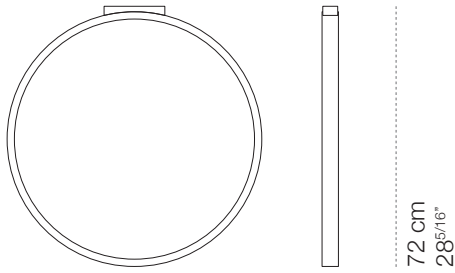

CINI & NILS

Assolo appoggio

Ø 20 cm
Ø 7 7/8"

9,5 cm
3 3/4"

20,7 cm
8 1/7"

luminaire	
materials	aluminium
environment	interiors
mounting location	table
emission	indirect light
weight	0,9 kg
voltage	110V-240V
ballast	electronic plug
dimmer	integrated touch dimmer
insulation class	1
plug	eur/usa/uk
IP classification	IP20
certifications	CE UK EA
design	Luta Bettonica, 2013

Assolo43 soffitto

Ø 43 cm
Ø 17"

4,5 cm
1 3/4"

luminaire	
materials	aluminium
environment	interiors
mounting location	ceiling
emission	indirect light
weight	3,0 kg
voltage	230V
ballast	integrated electronic dimmable
dimming	phase-cut (compatible with remote Casambi Bluetooth dimmer)
insulation class	1
IP classification	IP20
certifications	CE UK CA

light source	
source	LED
number of led	1
power	27W
luminous flux	2.900 lm
colour temperature	2.700K
CRI	92
energy label	

Assolo43
soffitto

Assolo70
soffitto

Assolo43
sospesa

Assolo70
sospesa

Assolo70 soffitto

Ø 70 cm
Ø 27^{9/16}"

4,5 cm
1^{3/4}"

72 cm
28^{5/16}"

luminaire	
materials	aluminium
environment	interiors
mounting location	ceiling
emission	indirect light
weight	4,9 kg
voltage	230V
ballast	integrated electronic dimmable
dimming	phase-cut (compatible with remote Casambi Bluetooth dimmer)
insulation class	1
IP classification	IP20
certifications	CE UK CA