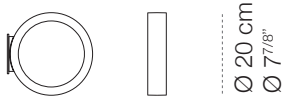

Assolo parete | soffitto

20,4 cm
8"

4,5 cm
1 3/4"

Ø 20 cm
Ø 7 7/8"

20,4 cm
8"

9,2 cm
3 5/8"

Ø 20 cm
Ø 7 7/8"

luminaire	
materials	aluminium
environment	interiors
mounting location	wall/ceiling
emission	indirect light
weight	0,8 kg
voltage	230V
ballast	integrated electronic dimmable
dimming	phase-cut (compatible with remote Casambi Bluetooth dimmer)
insulation class	1
IP classification	IP20
certifications	CE UK ENEC

CINI & NILS

Assolo ON/OFF parete | soffitto

20,4 cm
8"

4,5 cm
1 3/4"

20,4 cm
8"

9,2 cm
3 5/8"

luminaire	
materials	aluminium
environment	interiors
mounting location	wall/ceiling
emission	indirect light
weight	0,8 kg
voltage	230V
ballast	integrated electronic dimmable
dimming	not dimmable
insulation class	1
IP classification	IP20
certifications	CE UK CA
design	Luta Bettonica, 2013

CINI & NILS

Assolo appoggio

Ø 20 cm
Ø 7 7/8"

9,5 cm
3 3/4"

20,7 cm
8 1/7"

luminaire	
materials	aluminium
environment	interiors
mounting location	table
emission	indirect light
weight	0,9 kg
voltage	110V-240V
ballast	electronic plug
dimmer	integrated touch dimmer
insulation class	1
plug	eur/usa/uk
IP classification	IP20
certifications	CE UK EA
design	Luta Bettonica, 2013

Ø 70 cm
Ø 27^{9/16}"

4,5 cm
1^{3/4}"

72 cm
28^{5/16}"

luminaire	
materials	aluminium
environment	interiors
mounting location	ceiling
emission	indirect light
weight	4,9 kg
voltage	230V
ballast	integrated electronic dimmable
dimming	phase-cut (compatible with remote Casambi Bluetooth dimmer)
insulation class	1
IP classification	IP20
certifications	CE UK CA