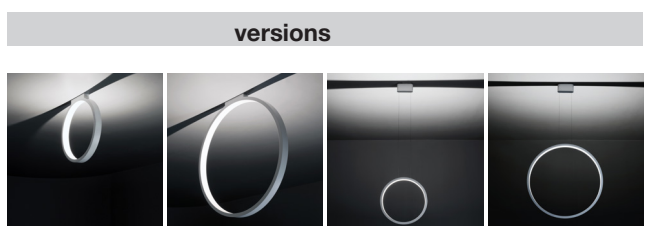

Assolo43
soffitto

Assolo70
soffitto

Assolo43
sospesa

Assolo70
sospesa