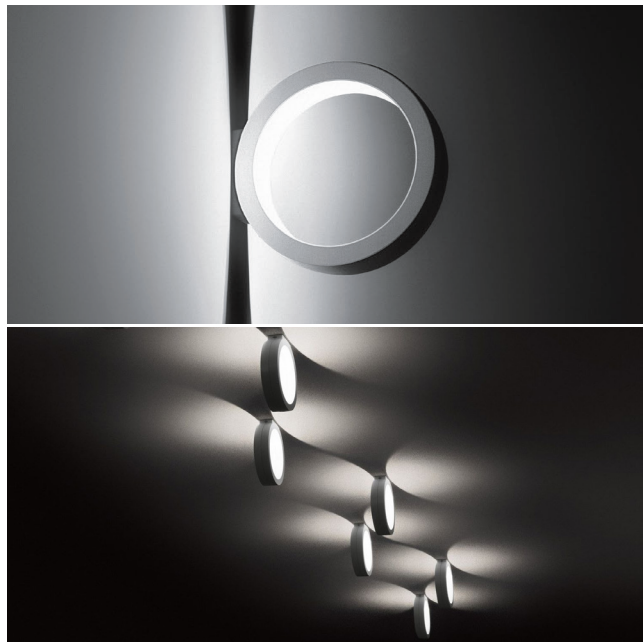

CINI & NILS

Assolo ON/OFF parete | soffitto

20,4 cm
8"

4,5 cm
1 3/4"

20,4 cm
8"

9,2 cm
3 5/8"

luminaire	
materials	aluminium
environment	interiors
mounting location	wall/ceiling
emission	indirect light
weight	0,8 kg
voltage	230V
ballast	integrated electronic dimmable
dimming	not dimmable
insulation class	1
IP classification	IP20
certifications	CE UK CA
design	Luta Bettonica, 2013