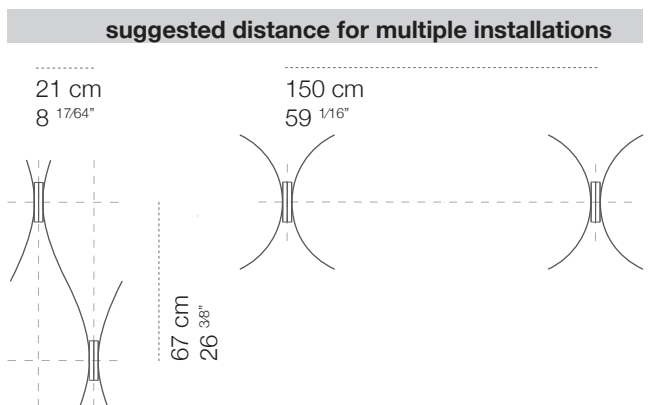

Assolo parete | soffitto

20,4 cm
8"

4,5 cm
1 3/4"

Ø 20 cm
Ø 7 7/8"

20,4 cm
8"

9,2 cm
3 5/8"

Ø 20 cm
Ø 7 7/8"

luminaire	
materials	aluminium
environment	interiors
mounting location	wall/ceiling
emission	indirect light
weight	0,8 kg
voltage	230V
ballast	integrated electronic dimmable
dimming	phase-cut (compatible with remote Casambi Bluetooth dimmer)
insulation class	1
IP classification	IP20
certifications	CE UK ENEC

CINI & NILS

Assolo ON/OFF parete | soffitto

20,4 cm
8"

4,5 cm
1 3/4"

20,4 cm
8"

9,2 cm
3 5/8"

luminaire	
materials	aluminium
environment	interiors
mounting location	wall/ceiling
emission	indirect light
weight	0,8 kg
voltage	230V
ballast	integrated electronic dimmable
dimming	not dimmable
insulation class	1
IP classification	IP20
certifications	CE UK CA
design	Luta Bettonica, 2013

CINI & NILS

Assolo appoggio

Ø 20 cm
Ø 7 7/8"

9,5 cm
3 3/4"

20,7 cm
8 1/7"

luminaire	
materials	aluminium
environment	interiors
mounting location	table
emission	indirect light
weight	0,9 kg
voltage	110V-240V
ballast	electronic plug
dimmer	integrated touch dimmer
insulation class	1
plug	eur/usa/uk
IP classification	IP20
certifications	CE UK EA
design	Luta Bettonica, 2013