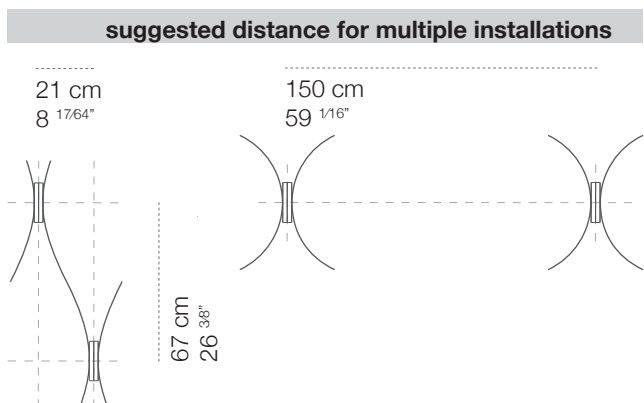

Assolo parete | soffitto

20,4 cm
8"

4,5 cm
1 3/4"

Ø 20 cm
Ø 7 7/8"

20,4 cm
8"

9,2 cm
3 5/8"

Ø 20 cm
Ø 7 7/8"

luminaire	
materials	aluminium
environment	interiors
mounting location	wall/ceiling
emission	indirect light
weight	0,8 kg
voltage	230V
ballast	integrated electronic dimmable
dimming	phase-cut (compatible with remote Casambi Bluetooth dimmer)
insulation class	1
IP classification	IP20
certifications	CE UK ENEC

CINI & NILS

Assolo ON/OFF parete | soffitto

20,4 cm
8"

4,5 cm
1 3/4"

20,4 cm
8"

9,2 cm
3 5/8"

luminaire	
materials	aluminium
environment	interiors
mounting location	wall/ceiling
emission	indirect light
weight	0,8 kg
voltage	230V
ballast	integrated electronic dimmable
dimming	not dimmable
insulation class	1
IP classification	IP20
certifications	CE UK CA
design	Luta Bettonica, 2013

CINI & NILS

Assolo appoggio

Ø 20 cm
Ø 7 7/8"

9,5 cm
3 3/4"

20,7 cm
8 1/7"

luminaire	
materials	aluminium
environment	interiors
mounting location	table
emission	indirect light
weight	0,9 kg
voltage	110V-240V
ballast	electronic plug
dimmer	integrated touch dimmer
insulation class	1
plug	eur/usa/uk
IP classification	IP20
certifications	CE UK EA
design	Luta Bettonica, 2013

Ø 70 cm
Ø 27^{9/16}"

4,5 cm
1^{3/4}"

72 cm
28^{5/16}"

luminaire	
materials	aluminium
environment	interiors
mounting location	ceiling
emission	indirect light
weight	4,9 kg
voltage	230V
ballast	integrated electronic dimmable
dimming	phase-cut (compatible with remote Casambi Bluetooth dimmer)
insulation class	1
IP classification	IP20
certifications	CE UK CA