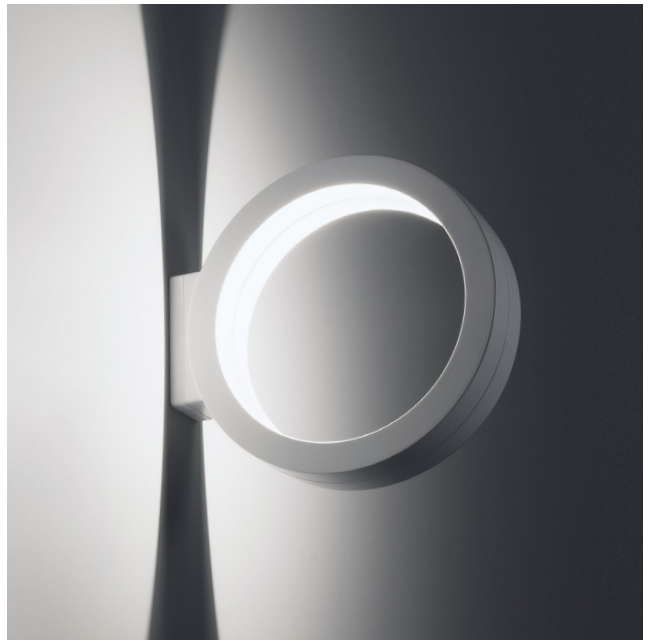

Assolo outdoor