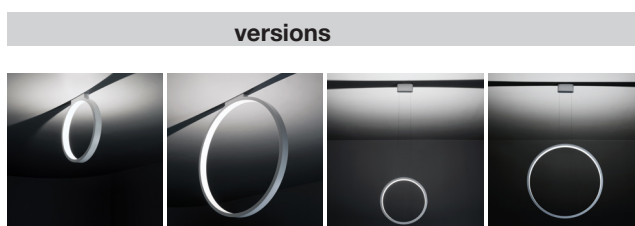

Assolo43
soffitto

Assolo70
soffitto

Assolo43
sospesa

Assolo70
sospesa