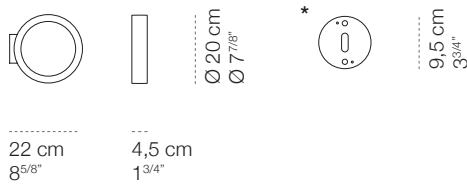

Assolo outdoor