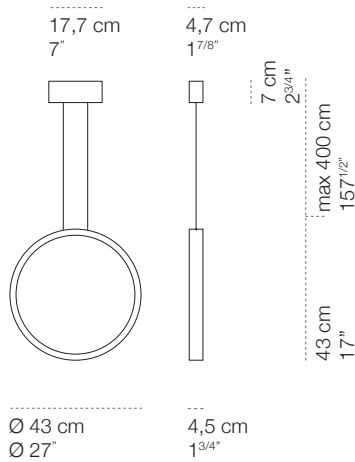

Assolo43 sospesa