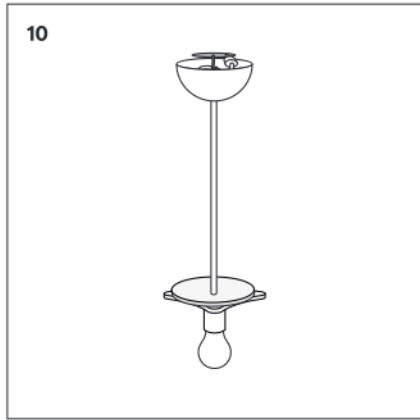

Design House
Stockholm

Assembly Instructions
Luna Lamp Small White (2483—0100)

WARNING If the external flexible cable or cord of this luminaire is damaged, it shall be exclusively replaced by the manufacturer or his service agent or a similar qualified person in order to avoid a hazard.

Components:

7

8

9

10

11

12