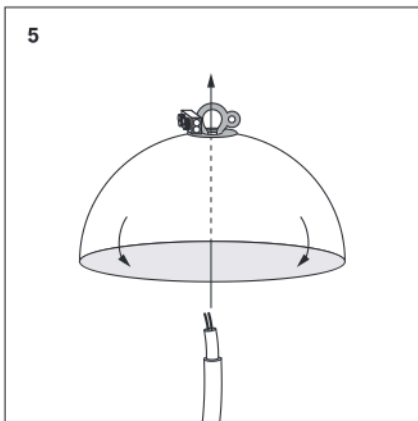

Design House
Stockholm

Assembly Instructions
Luna Lamp Small White (2483—0100)

WARNING If the external flexible cable or cord of this luminaire is damaged, it shall be exclusively replaced by the manufacturer or his service agent or a similar qualified person in order to avoid a hazard.

Components:

7

8

9

10

11

12