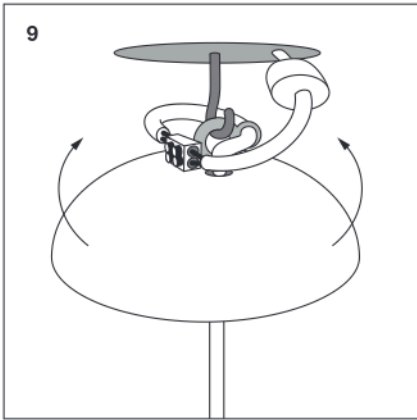

Design House
Stockholm

Assembly Instructions
Luna Lamp Small White (2483—0100)

WARNING If the external flexible cable or cord of this luminaire is damaged, it shall be exclusively replaced by the manufacturer or his service agent or a similar qualified person in order to avoid a hazard.

Components:

7

8

9

10

11

12