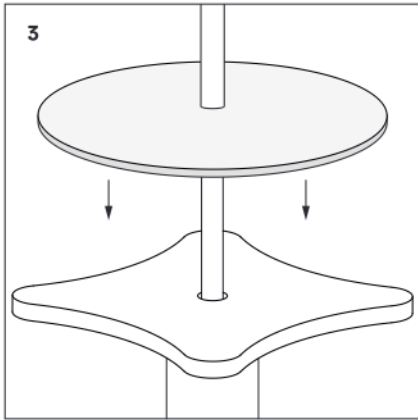

Design House
Stockholm

Assembly Instructions
Luna Lamp Small White (2483—0100)

WARNING If the external flexible cable or cord of this luminaire is damaged, it shall be exclusively replaced by the manufacturer or his service agent or a similar qualified person in order to avoid a hazard.

Components:

7

8

9

10

11

12