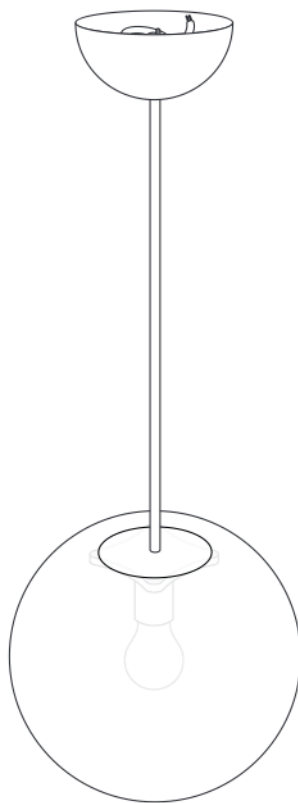

Design House
Stockholm

Assembly Instructions
Luna Lamp Small White (2483—0100)

WARNING If the external flexible cable or cord of this luminaire is damaged, it shall be exclusively replaced by the manufacturer or his service agent or a similar qualified person in order to avoid a hazard.

Components:

7

8

9

10

11

12