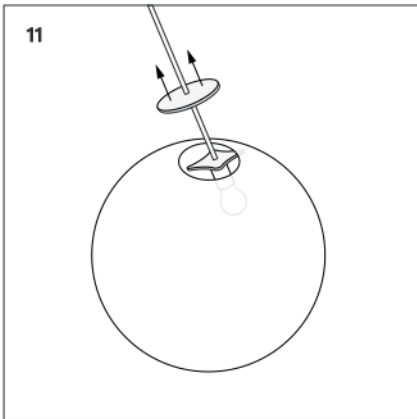

Design House
Stockholm

Assembly Instructions
Luna Lamp Small White (2483—0100)

WARNING If the external flexible cable or cord of this luminaire is damaged, it shall be exclusively replaced by the manufacturer or his service agent or a similar qualified person in order to avoid a hazard.

Components:

7

8

9

10

11

12