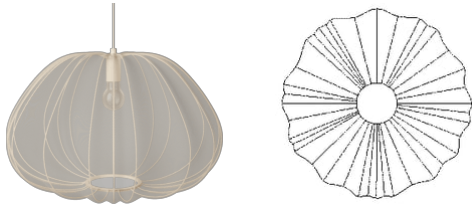

Balloon series

Designed by Meike Harde, Germany

The elegant and sheer fabric adds a light, playful effect to the Balloon lamp and reflects the light in an almost hypnotic way. Balloon features precise, hand-sewn details all down the side – details that have required a special technique and a very steady hand.

BOLIA

20-125-03

Balloon Pendant Ø57 x H35,5 cm

Specifications

Country of origin	Shade width	Diameter	Height	Cord	LED
China	57 cm	57 cm	35.50 cm	3 m Light Grey Textile cord	No
Dimmable	Light source included	Socket	Hz	IP Rating	Classification
Yes, if the bulb is dimmable and if your electrical system allows it	No	E27	50 Hz	20 IP	Class I
Recommended light source	Replaceable lightsource	Ceiling cap dimensions	Producer	The parcel's measurements	
E27 max 25W	Yes	12.50 cm 2,5 cm	Nine United Scandinavia A/S	The parcel's measurements 1: 0.18 m ³ , 5.0 kg (D 61.5 cm, W 61.5 cm, H 47.0 cm))	

20-125-03

Balloon Pendant Ø57 x H35,5 cm

Shade width

57 cm

Diameter

57 cm

Height

35,50 cm

The parcel's measurements

The parcel's measurements 1: 0.18 m³,
5.0 kg
(D 61.5 cm, W 61.5 cm, H 47.0 cm))

20-125-04

Balloon Pendant Ø49,5 x H30 cm

Shade width

49,50 cm

Height

30 cm