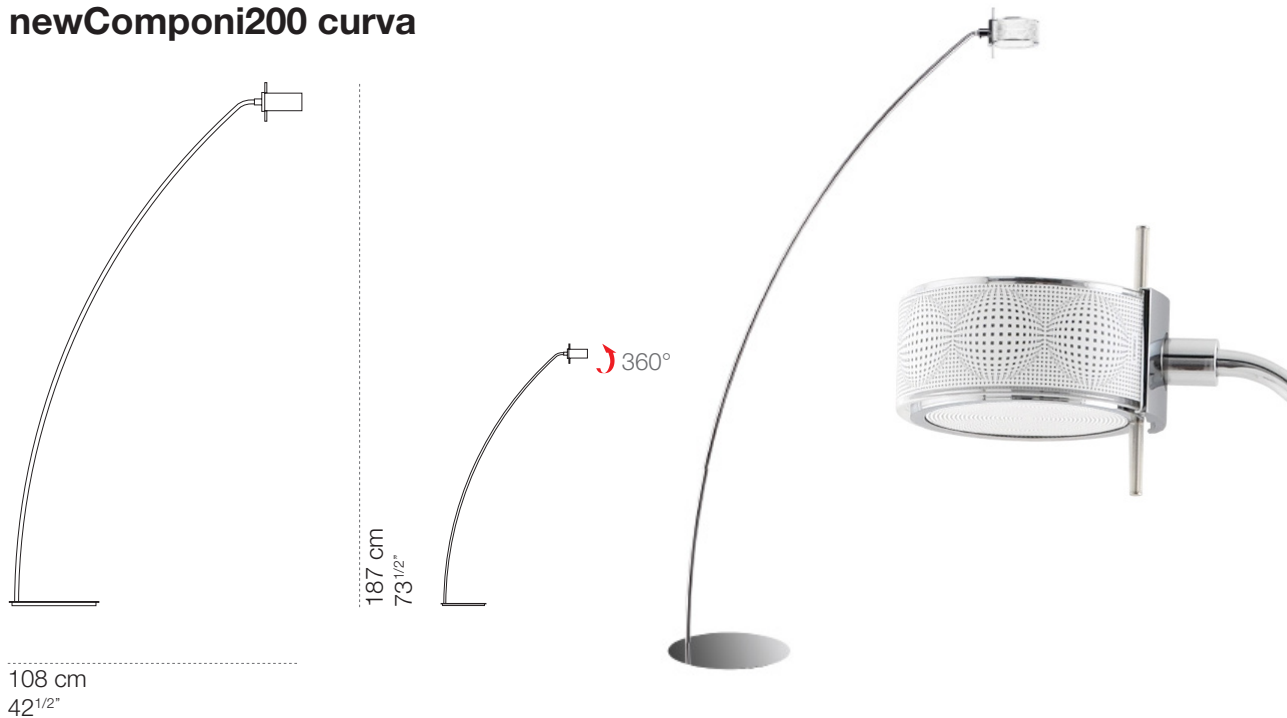

newComponi200 curva

luminaire - structure	
materials	aluminium, steel
environment	interiors
mounting location	floor
emission	direct, indirect, diffused, mixed, accent light
weight	13 kg
tension	230V
dimmer	electronic in line
plug	europaean 2 poles
IP classification	IP20
certifications	CE □ ▽
design	Luta Bettonica, Luca Melocchi, Mario Melocchi, 2009-2019

light source	
source	LED
socket	B15d
bulb included	yes
number of LED	1
power	8 W
luminous flux	1.055 lm
colour temperature	2.700 K

finish - structure	
	
chrome cod 018B	satin nickel-plated cod 019B

components					
Componi200 anello					
					
retinato cod 025	sfere black cod 020	sfere white cod 021	sfere red cod 022	sfere yellow cod 023	sfere blue cod 024
Componi200 disco					
					
transparent cod 035	satinato cod 036	opalescente quadrettato cod 038	red dichroic cod 039	yellow dichroic cod 040	blue dichroic cod 041
Componi200 lente					
					
lente 105° transparent cod 030	lente 70° transparent cod 031				