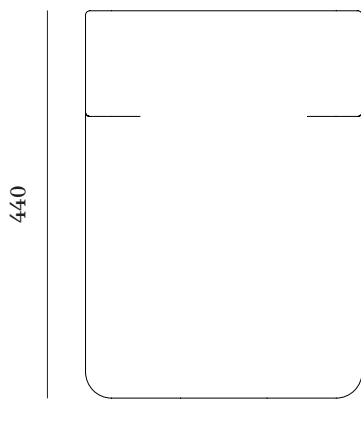

LANDMARK

BY DAN SCHOFIELD

SIDE TABLE

ITEM NUMBER

135758-N035 — Green
135758-N038 — Blue
135758-N020 — Grey
135758-N032 — Red

PRODUCT CATEGORY

Side Table

ENVIRONMENT

Indoor / Outdoor

DIMENSIONS

H440mm x W320mm x D320mm

WEIGHT

Product — 9.0kg

320

MATERIALS

Ceramic

Indoor / Outdoor

DIMENSIONS

H320mm x W600mm x D600mm

WEIGHT

Product — 23.5kg

600

MATERIALS

Ceramic