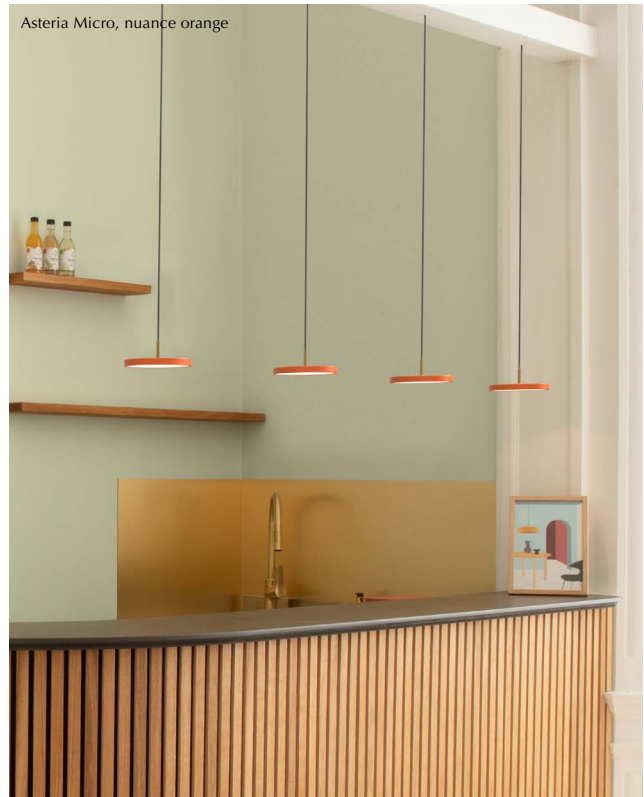

ASTERIA MICRO

Designed by Søren Ravn Christensen

Pendant lamp

DIMENSIONS

Ø: 15 cm / 5.9"
H: 1.5 cm (5.7 cm) / 0.6" (2.2")

MARKINGS, TESTS & CERTIFICATIONS

CE, UKCA (for indoor use) and IP2X

MATERIAL

ASTERIA MICRO

Designed by Søren Ravn Christensen

AIM FOR THE STARS WITH ASTERIA MICRO

Born at the crossroads of design, technology and craftsmanship, this lamp incorporates built-in LED lights into a sleek, minimalist shape, echoing a design from the future and for the future. Asteria Micro is ideal above the kitchen counter or the dining table and goes well in pairs of two.