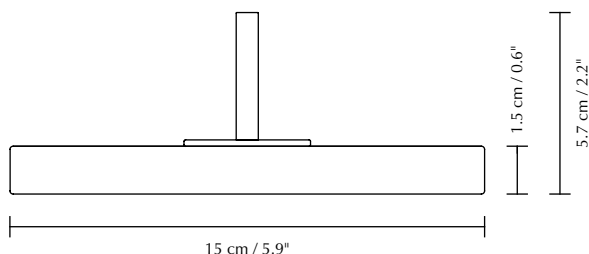

ASTERIA MICRO

Designed by Søren Ravn Christensen

Pendant lamp

DIMENSIONS

Ø: 15 cm / 5.9"
H: 1.5 cm (5.7 cm) / 0.6" (2.2")

MARKINGS, TESTS & CERTIFICATIONS

CE, UKCA (for indoor use) and IP2X

MATERIAL

Steel, aluminium and acrylic
Incl. 4 m black cord and metal canopy

WARRANTY

10 years warranty against manufacturer defects

WEIGHT

800 g / 1.8 lb

WEIGHT INCL. PACKAGING

1.2 kg / 2.6 lb

LIGHT SOURCE

EU: 12W LED panel built-in. 3000 K - 370 lumen
CRI: 87. 25000 H. Non-dimmable

PACKAGING DIMENSIONS (L x W x H)

17.2 x 33.4 x 4.7 cm / 6.8 x 13.1 x 1.9"

ASSEMBLY TIME

10 min

MEDIA KIT

Photos and press material
Download at umage.presscloud.com