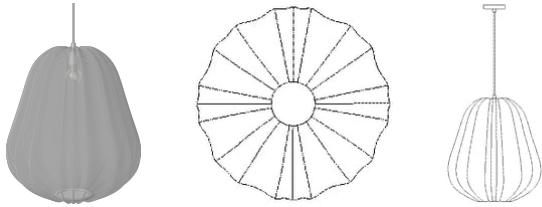

Balloon series

Designed by Meike Harde, Germany

The elegant and sheer fabric adds a light, playful effect to the Balloon lamp and reflects the light in an almost hypnotic way. Balloon features precise, hand-sewn details all down the side – details that have required a special technique and a very steady hand.

BOLIA

20-125-02

Balloon Pendant Ø53,5 x H60 cm

Specifications

Country of origin	Shade width	Diameter	Height	Cord	LED
China	53.50 cm	53.50 cm	60 cm	3 m Light Grey Textile cord	No
Dimmable	Light source included	Socket	Hz	IP Rating	Classification
Yes, if the bulb is dimmable and if your electrical system allows it	No	E27	50 Hz	20 IP	Class I
Recommended light source	Replaceable lightsource	Ceiling cap dimensions	Producer	The parcel's measurements	
E27 max 25W	Yes	12.50 cm 2,5 cm	Nine United Scandinavia A/S	The parcel's measurements 1: 0.22 m ³ , 4.0 kg (D 57.0 cm, W 57.0 cm, H 68.0 cm))	

20-125-02

Balloon Pendant Ø53,5 x H60 cm

Shade width
53,50 cm

Diameter
53,50 cm

Height
60 cm

Cord
3 m Light Grey Textile cord

LED
No

Dimmable
Yes, if the bulb is dimmable and if your electrical system allows it

Producer
Nine United Scandinavia
A/S

The parcel's measurements

The parcel's measurements 1: 0,22 m³,
4,0 kg
(D 57,0 cm, W 57,0 cm, H 68,0 cm))

20-125-04

Balloon Pendant Ø49,5 x H30 cm

Shade width
49,50 cm

Height
30 cm